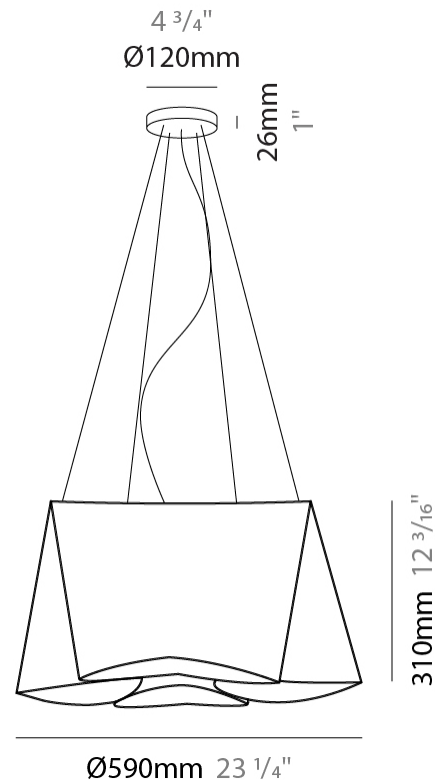

PROJECT	_____
TYPE	_____
SPECIFIER	_____
QUANTITY	_____
DATE	_____

WANDA SUSPENSION

D61069-

base number   Finish
Options

1. To build a product code in our configurator select the specify button on the base model # product page
2. To build a manual product code on this datasheet choose from the options listed below in blue font and add the suffix to the base model #

GENERAL

Series: Wanda _____
Brand: Linea Zero _____
Division: Design _____
Mounting Type: Suspension _____
Mounting Location: Ceiling _____
Subcategory: Pendant _____

PHYSICAL

Shape: Abstract _____
Diameter (mm): 390 _____
Diameter (in): 23 1/4 _____
Height (mm): 310 _____
Height (in): 12 3/16 _____
Max. Overall Height (mm): 1900 _____
Max. Overall Height (in): 74 13/16 _____
Light Distribution: Omnidirectional _____
Diffuser: Polilux™ Shade - See Finish Options _____
Fixture Finish: WHI / SIL / NGD / COP / PKM _____
Fixture Material: Polilux™/ Metal holder _____

ELECTRICAL

Number of Lamps: 3 _____
Lamp Type: LED Retrofit _____
Bulb Included: Bulb Not Included _____
Max. Wattage Per Lamp (W): 7 _____
Lamp Base: E26 _____
Input Voltage (V): 120 _____
Upon Request: 277Vac / GU24 _____

LED

OPTICAL

RATINGS AND CERTIFICATIONS

Certified By: Certified for North American Standards _____
IP rating: IP20 _____