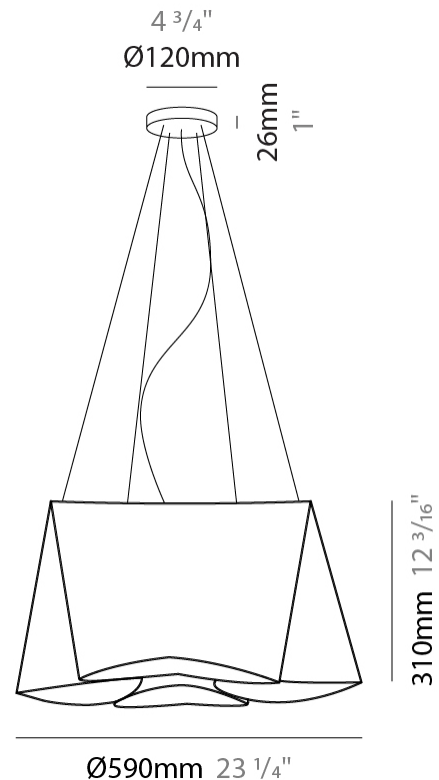

PROJECT
TYPE
SPECIFIER
QUANTITY
DATE

WANDA SUSPENSION

D61068-

base number   Finish
Options

1. To build a product code in our configurator select the specify button on the base model # product page
2. To build a manual product code on this datasheet choose from the options listed below in blue font and add the suffix to the base model #

GENERAL

Series: Wanda
Brand: Linea Zero
Division: Design
Mounting Type: Suspension
Mounting Location: Ceiling
Subcategory: Pendant

PHYSICAL

Shape: Abstract
Diameter (mm): 390
Diameter (in): 23 1/4
Height (mm): 310
Height (in): 12 3/16
Max. Overall Height (mm): 1900
Max. Overall Height (in): 74 13/16
Light Distribution: Omnidirectional
Diffuser: Polilux™ Shade - See Finish Options
Fixture Finish: WHI / SIL / NGD / COP / PKM
Fixture Material: Polilux™/ Metal holder

ELECTRICAL

Number of Lamps: 1
Lamp Type: LED Retrofit
Bulb Included: Bulb Not Included
Max. Wattage Per Lamp (W): 7
Lamp Base: E26
Input Voltage (V): 120
Upon Request: 277Vac / GU24

LED

OPTICAL

RATINGS AND CERTIFICATIONS

Certified By: Certified for North American Standards
IP rating: IP20