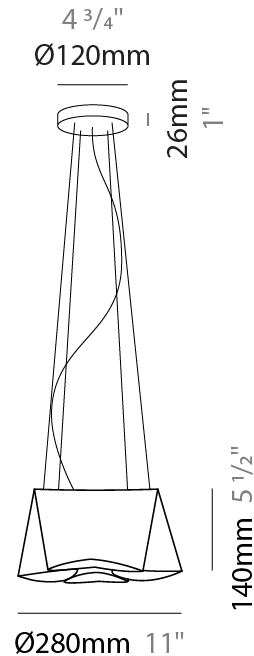

PROJECT	
TYPE	
SPECIFIER	
QUANTITY	
DATE	

WANDA SUSPENSION

D61066-

base number   Finish
Options

1. To build a product code in our configurator select the specify button on the base model # product page
2. To build a manual product code on this datasheet choose from the options listed below in blue font and add the suffix to the base model #

GENERAL

Series: Wanda
Brand: Linea Zero
Division: Design
Mounting Type: Suspension
Mounting Location: Ceiling
Subcategory: Pendant

PHYSICAL

Shape: Abstract
Diameter (mm): 280
Diameter (in): 11
Height (mm): 140
Height (in): 5 1/2
Max. Overall Height (mm): 1900
Max. Overall Height (in): 74 13/16
Light Distribution: Omnidirectional
Diffuser: Polilux™ Shade - See Finish Options
Fixture Finish: WHI / SIL / NGD / COP / PKM
Fixture Material: Polilux™/ Metal holder

ELECTRICAL

Number of Lamps: 1
Lamp Type: LED Retrofit
Bulb Included: Bulb Not Included
Max. Wattage Per Lamp (W): 7
Lamp Base: E26
Input Voltage (V): 120
Upon Request: 277Vac / GU24

LED

OPTICAL

RATINGS AND CERTIFICATIONS

Certified By: Certified for North American Standards
IP rating: IP20