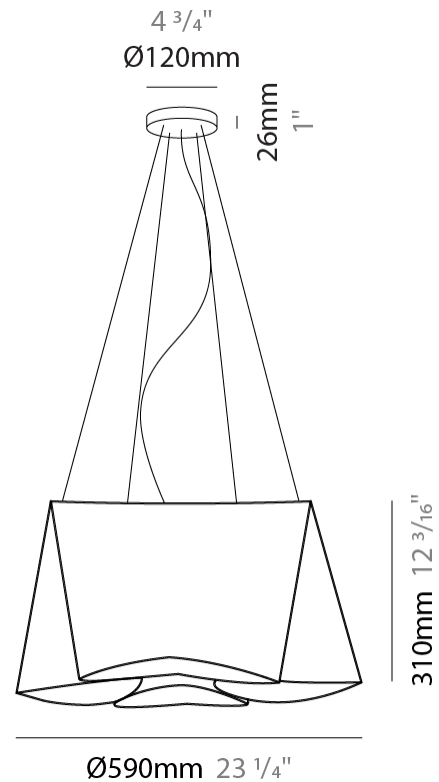

PROJECT
TYPE
SPECIFIER
QUANTITY
DATE

WANDA SUSPENSION

D61070-

base number   Finish
Options

1. To build a product code in our configurator select the specify button on the base model # product page
2. To build a manual product code on this datasheet choose from the options listed below in blue font and add the suffix to the base model #

GENERAL

Series: Wanda
Brand: Linea Zero
Division: Design
Mounting Type: Suspension
Mounting Location: Ceiling
Subcategory: Ambient

PHYSICAL

Shape: Abstract
Diameter (mm): 390
Diameter (in): 23 1/4
Height (mm): 310
Height (in): 12 3/16
Max. Overall Height (mm): 1900
Max. Overall Height (in): 74 13/16
Light Distribution: Omnidirectional
Diffuser: Polilux™ Shade - See Finish Options
Fixture Finish: WHI / SIL / NGD / COP / PKM
Fixture Material: Polilux™/ Metal holder

ELECTRICAL

Number of Lamps: 5
Lamp Type: LED Retrofit
Bulb Included: Bulb Not Included
Max. Wattage Per Lamp (W): 7
Lamp Base: E26
Input Voltage (V): 120
Upon Request: 277Vac / GU24

LED

OPTICAL

RATINGS AND CERTIFICATIONS

Certified By: Certified for North American Standards
IP rating: IP20